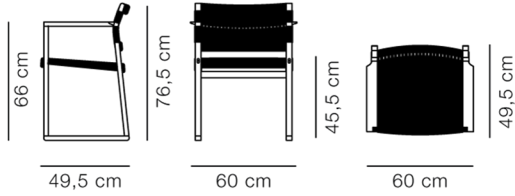

WOOD

SEAT AND BACK

Oak lacquer

Cane wicker, natural

DIMENSIONS

Weight: 5,1 kg

PACKAGING INFORMATION

L: 55 cm, W: 67 cm, H: 82,5 cm,