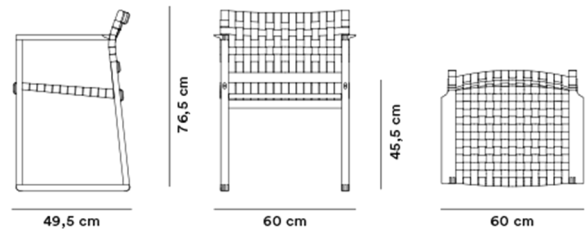

Colours

PAPER CORD

WOODS

Fredericia