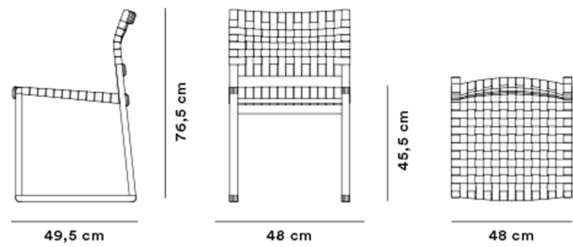

Colours

PAPER CORD

WOODS

Fredericia