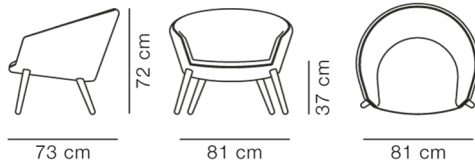

Weight: 15 kg

PACKAGING INFORMATION

L: 88 cm, W: 80 cm, H: 77 cm,

Cbm: 0,72m³

28 kg

CARE & MAINTENANCE

Our Care & Maintenance offers guidance for best maintenance of our furniture. It includes advice and instructions on cleaning and caring for specific materials to ensure a long life of your furniture. Find your product on our product site and navigate to the Product Care menu: