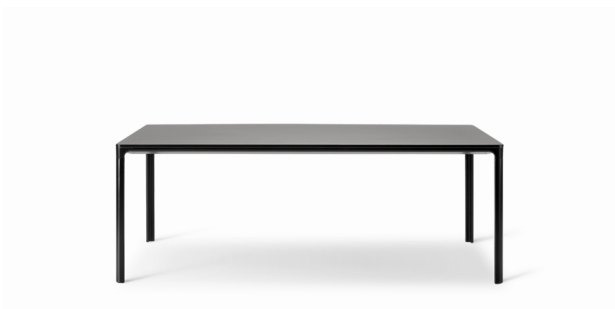

## Mesa Table - Model 4625

By Welling / Ludvik,

<b>Model</b>	4625 ( New ) - Mesa Table, Conference table 240x100 cm
<b>About</b>	A simple, versatile table that blends seamlessly into any décor, Mesa gives the impression of a slim line that appears across a room. Boasting a thin, linoleum table top in contrast to the soft curves of the aluminium frame. Attached to the frame are the legs, which are placed at the outermost edges of the table. Allowing for the most legroom possible for any type of chair imaginable.
<b>Product group</b>	Tables
<b>Measurements</b>	L: 240 cm, W: 100 cm, H: 73 cm
<b>Weight</b>	48 kg
<b>Materials</b>	Table top in MDF with nano laminate. Legs in recycled aluminium.
<b>Accessories</b>	Mesa Cable Outlet (0400)
<b>Test</b>	EN 15372:2008
<b>Guarantee</b>	Fredericia Furniture A/S offers a five-year guarantee against manufacturing defects in standard products (materials and construction). Wear and damage to covers, surface treatment, inappropriate use and the like are not covered by the warranty.
<b>Download</b>	Download images, architect files at our partner portal on <a href="http://www.fredericia.com">www.fredericia.com</a>