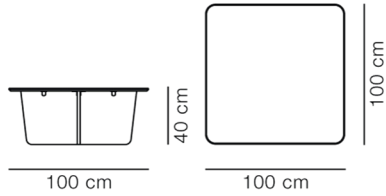

### MODEL

1966 - 100x100 cm

## DIMENSIONS

Weight: 83 kg

## PACKAGING INFORMATION

L: 108 cm, W: 26 cm, H: 108 cm,

Cbm: 1,55m<sup>3</sup> (0,334 Pcs.)

128 kg