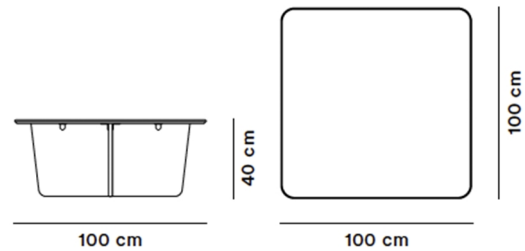

Drawing

Colours

TABLE TOPS

Fredericia