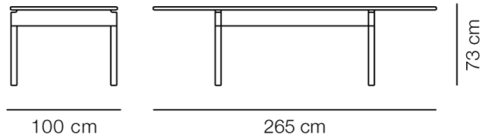

EN 15372:2016 (L2)

ESSENTIAL ASSORTMENT

WOOD

Oak light oil, FSC Mix 70%

Smoked oak, oiled, FSC Mix 70%

DIMENSIONS

Weight: 76,5 kg

PACKAGING INFORMATION

L: 108/269 cm, W: 79/108 cm, H: 15/11 cm,

Cbm: 0,45m³ (0,5 Pcs.)

91 kg

CARE & MAINTENANCE

Our Care & Maintenance offers guidance for best maintenance of our furniture. It includes advice and instructions on cleaning and caring for specific materials to ensure a long life of your furniture. Find your product on our product site and navigate to the Product Care menu: