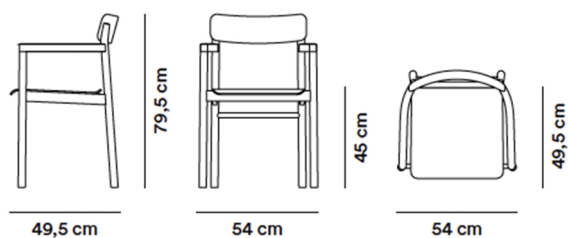

Colours

WOODS

Fredericia