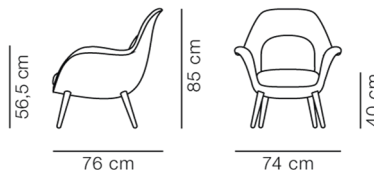

Colours

FRAME FINISH

- Oak black
  lacquered FSC
  Mix 70%
- Oak lacquered,
  FSC Mix 70%
- Smoked oak
  stained, FSC
  Mix 70%
- Walnut
  lacquered, FSC
  Mix 70%

Upholstery according to current price list.