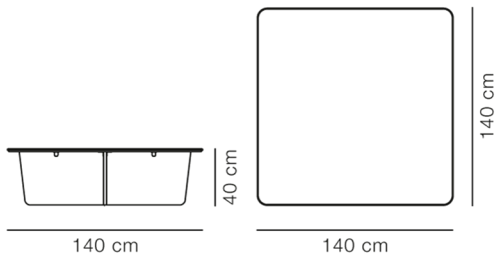

COUNTRY OF ORIGIN

PT

ESSENTIAL ASSORTMENT

SURFACE

Dark Atlantico Limestone

DIMENSIONS

Weight: 152 kg

PACKAGING INFORMATION

L: 148,5 cm, W: 26 cm, H: 148,5 cm,

Cbm: 2m³ (0,334 Pcs.)

260 kg

CARE & MAINTENANCE

Our Care & Maintenance offers guidance for best maintenance of our furniture. It includes advice and instructions on cleaning and caring for specific materials to ensure a long life of your furniture. Find your product on our product site and navigate to the Product Care menu: