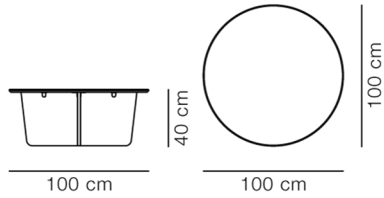

COUNTRY OF ORIGIN

PT

ESSENTIAL ASSORTMENT

SURFACE

Dark Atlantico Limestone

DIMENSIONS

Weight: 78 kg

PACKAGING INFORMATION

L: 108 cm, W: 26 cm, H: 108 cm,

Cbm: 1,25m³ (0,334 Pcs.)

123 kg

CARE & MAINTENANCE

Our Care & Maintenance offers guidance for best maintenance of our furniture. It includes advice and instructions on cleaning and caring for specific materials to ensure a long life of your furniture. Find your product on our product site and navigate to the Product Care menu: