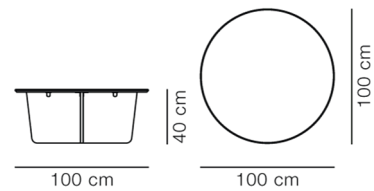

---

<b>Product group</b>	Side tables
----------------------	-------------

---

<b>Measurements</b>	Ø: 100 cm H: 40 cm
---------------------	-----------------------

---

<b>Weight</b>	78 kg
---------------	-------

### Drawing

---