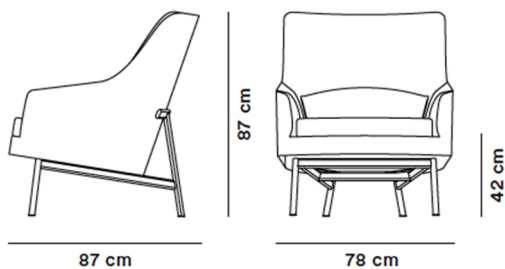

Colours

FRAME FINISH

Black painted

Upholstery according to current price list.

Fredericia