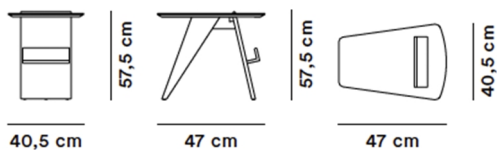

Colours

WOODS

Fredericia