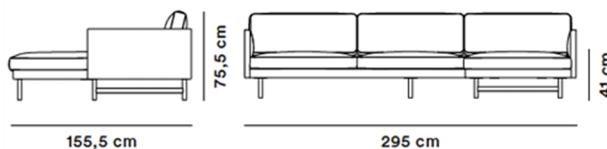

Colours

WOODS

Upholstery according to current price list.

Fredericia