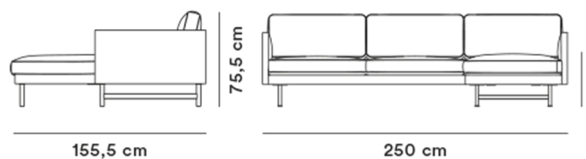

Colours

WOODS

Upholstery according to current price list.

Fredericia