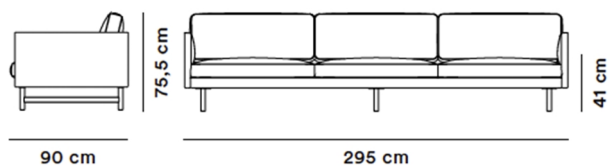

Drawing

Colours

WOODS

Upholstery according to current price list.

Fredericia