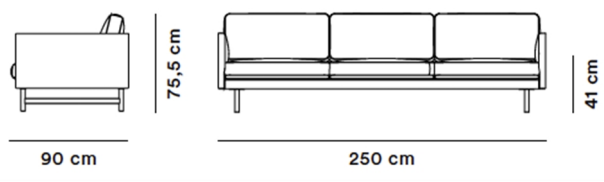

Colours

WOODS

Upholstery according to current price list.