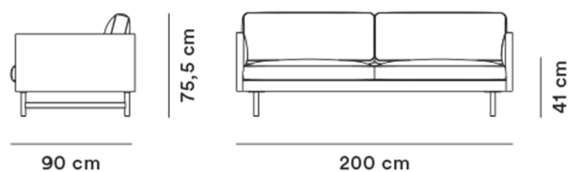

Drawing

Colours

FRAME FINISH

Black painted

Mat chrome

Upholstery according to current price list.

Fredericia