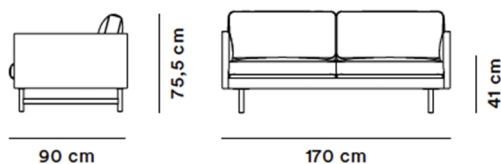

Drawing

Colours

FRAME FINISH

Upholstery according to current price list.

Fredericia