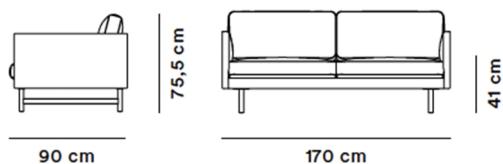

Drawing

Colours

WOODS

Upholstery according to current price list.

Fredericia