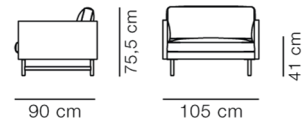

Colours

WOODS

Fredericia