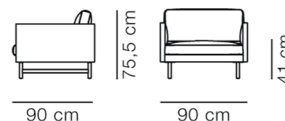

Colours

WOODS

Oak lacquered

Oak smoked stained, lacquered

Fredericia