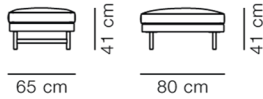

COUNTRY OF ORIGIN

LT

FABRIC- & LEATHER CONSUMPTION

Fabric: 1,74 m

Leather: 4 m²

TEST & CERTIFICATES

EN 1022:2005, EN 16139:2013 (L2)

DIMENSIONS

Weight: 15,5 kg

PACKAGING INFORMATION

L: 68 cm, W: 96 cm, H: 45 cm,

Cbm: 0,29m³

23 kg

CARE & MAINTENANCE

Our Care & Maintenance offers guidance for best maintenance of our furniture. It includes advice and instructions on cleaning and caring for specific materials to ensure a long life of your furniture. Find your product on our product site and navigate to the Product Care menu: