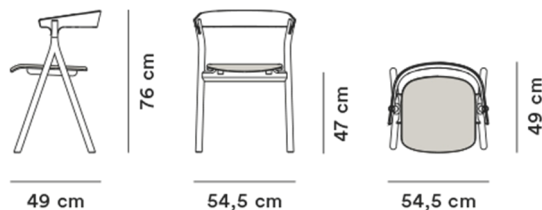

Colours

WOODS

Oak black
lacquered

Oak lacquered

Upholstery according to current price list.

Fredericia