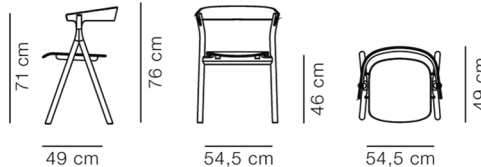

Colours

WOODS

Oak black lacquered

Oak lacquered

Fredericia