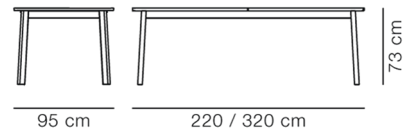

Colours

FRAME FINISH

TABLE TOPS

Fredericia