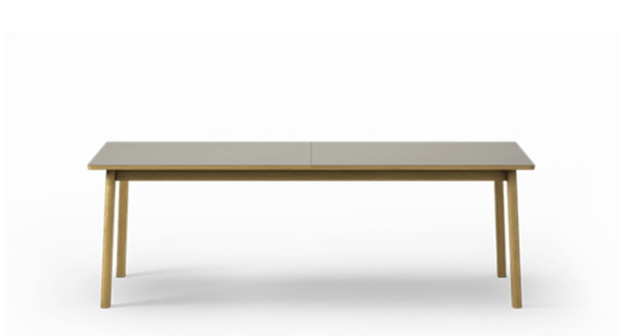

Product Sheet

Ana

By Arde, 2018

Model	6490 - Extension Table
About	The Ana Table is a dining table with a solid wood frame and an extendable table top. Underneath is a butterfly folding system, providing a discrete place to store the leaves of the table when not in use. Conceived with agility in mind, the easy-to-use extension mechanism makes the Ana Table an enduring design that allows for up to 12 guests. The choice of table tops includes nanolaminate versions in a variety of colours, each with a different type of oak edge as an accent.
Product group	Tables
Measurements	L: 220/320 cm, W: 95 cm, H: 73 cm
Weight	75 kg
Materials	Legs of solid wood. Table top of laminated chipboard with solid wood edges, and topped with Fenix nano laminate. Integrated butterfly extension mechanism automatically hides the extension leaves under the table top when not in use. Knock-down, delivered unassembled.
Test	EN 15372:2016 (L1)
Guarantee	Fredericia Furniture A/S offers a five-year guarantee against manufacturing defects in standard products (materials and construction). Wear and damage to covers, surface treatment, inappropriate use and the like are not covered by the warranty.
Download	Download images, architect files at our partner portal on www.fredericia.com

Drawing

Colours

FRAME FINISH

Oak soap

Smoked oak oil stained

TABLE TOPS

Almond nano laminate

Black nano laminate