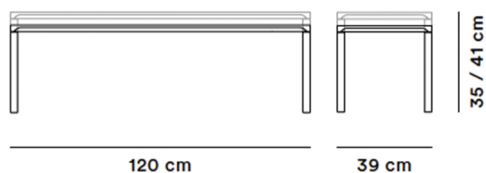

Drawing

Colours

WOODS

Fredericia