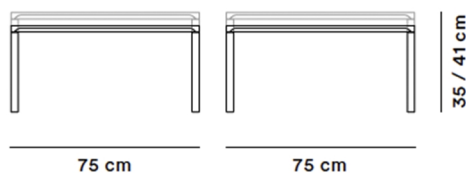

Colours

WOODS

Oak black
lacquered, FSC
Mix 70%

Oak light oil,
FSC Mix 70%

Smoked oak,
oiled, FSC Mix
70%

Fredericia