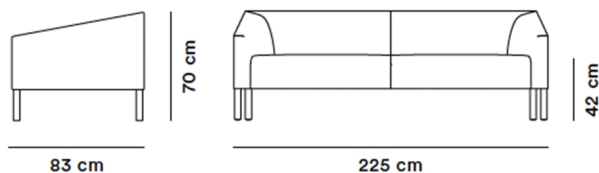

Drawing

Upholstery according to current price list.

Fredericia

1 9 1 1