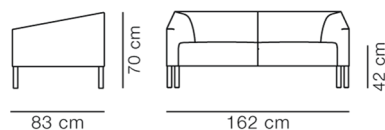

Drawing

Colours

FRAME FINISH

Black

Upholstery according to current price list.

Fredericia